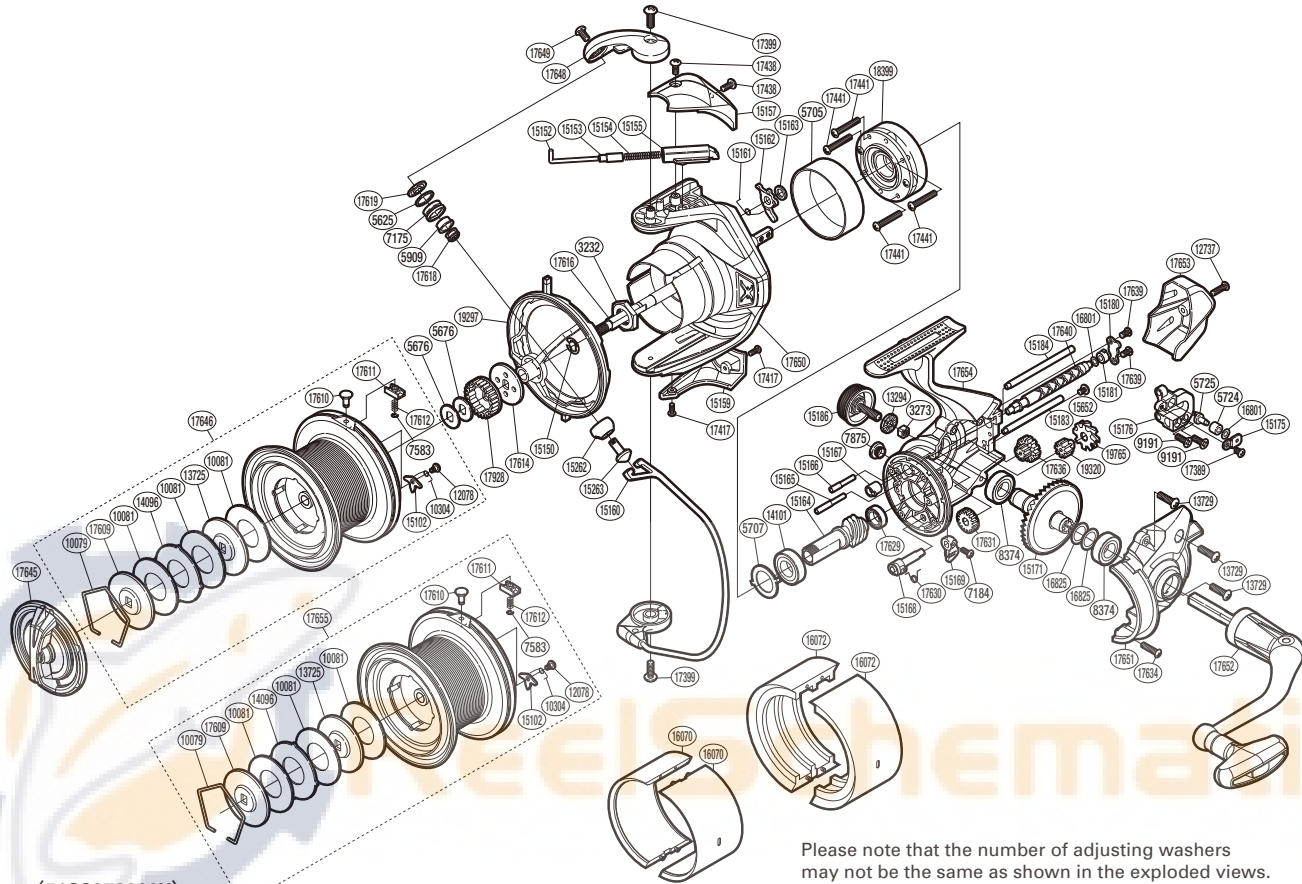

## ULT-14000XSD

(51SG879003X)

Please note that the number of adjusting washers may not be the same as shown in the exploded views. (Adjustment will vary with each individual product.)

Part No.	Description	Part No.	Description	Part No.	Description
RD 3232	Rotor Nut	RD15159	Bail Hold Support Guard	RD17612	Line Clip Spring
RD 3273	Handle Screw Lock	RD15160	Bail Assembly	RD17614	Spool Support B
RD 5625	Line Roller Spacer	RD15161	Lever Spring	RD17616	Main Shaft
RD 5676	Spool Washer	RD15162	Bail Trip Lever	RD17618	Line Roller Collar
RD 5705	Roller Clutch Ring	RD15163	Washer	RD17619	Line Roller Washer
RD 5707	Bearing Washer	RD15164	Pinion Gear	RD17629	Ball Bearing
RD 5724	Oscillating Slider Bushing	RD15165	Idle Gear B Shaft	RD17630	Anti-Reverse Cam Spring
RD 5725	Oscillating Pawl	RD15166	Idle Gear C Shaft	RD17631	Idle Gear
RD 5909	Line Roller Bushing	RD15167	Worm Bushing (Front)	RD17634	Screw
RD 7175	Line Roller	RD15168	Anti-Reverse Cam	RD17636	Idle Gear C
RD 7184	Screw	RD15169	Anti-Reverse Lever	RD17639	Screw
RD 7583	E Lock	RD15171	Drive Gear	RD17640	Worm Shaft
RD 7875	Oil Cap	RD15175	Oscillating Pawl Cover	RD17645	Drag Knob
RD 8374	Ball Bearing	RD15176	Oscillating Slider	RD17646	Spool Assembly
RD 9191	Screw	RD15180	Worm Shaft Retainer	RD17648	Bail Arm
RD10079	Drag Washers Retainer	RD15181	Worm Bushing (Rear)	RD17649	Screw
RD10081	Drag Washer	RD15183	Oscillating Guide A	RD17650	Rotor
RD10304	Click Spring	RD15184	Oscillating Guide B	RD17651	Side Cover
RD12078	Screw	RD15186	Handle Screw Cap	RD17652	Handle Assembly
RD12737	Screw	RD15262	Line Roller Support Cover	RD17653	Rear Protector
RD13294	Handle Screw Lock Washer	RD15263	Line Roller Support	RD17654	Body
RD13725	Key Washer	RD15652	Screw	RD17928	Spool Support A
RD13729	Screw	RD16801	Washer	RD18399	Roller Clutch Assembly
RD14096	Eared Washer	RD16825	Washer	RD19297	Line Safety Guard Assembly
RD14101	Ball Bearing	RD17389	Screw	RD19320	Idle Gear B Small
RD15102	Drag Click	RD17399	Screw	RD19765	Idle Gear B
RD15150	E Lock	RD17417	Screw		
RD15152	Bail Spring Guide A	RD17438	Screw		
RD15153	Bail Spring Guide A Support	RD17441	Screw		
RD15154	Bail Spring	RD17609	Key Washer	RD17655	Spare Spool Assembly (accessory)
RD15155	Bail Spring Guide B	RD17610	Line Clip	RD16070	Spool Economizer A (10000) (accessory)
RD15157	Bail Spring Cover	RD17611	Line Clip Holder	RD16072	Spool Economizer C (3500) (accessory)